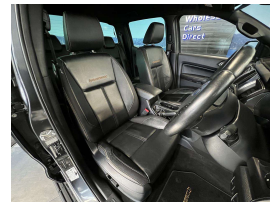

Wholesale Cars Direct

2019 Ford Ranger Wildtrak 4WD Diesel - 20 Inch alloys -

Vehicle	Odometer	Engine	Seats	Stock ID
Details	58.100 km	2000 cc	-	16337

Welcome to Wholesale Cars Direct.
WCD is quality, WCD is service, it is who we are.

NZ New extremely well looked after high spec'd Wildtrak. Some features include Tow bar, 20 inch Raptor alloys, Lane assist, Forward collision alert, Dualside climate air condition, Apple Car Play Android Auto, NZ Navigation, Full leather, Heated fronts seats, Tiptronic, Electric driver seat, Adaptive cruise control, High and Low Range 4WD, Rear diff lock, Automatic headlights, Keyless entry & start, Bluetooth handsfree, music streaming, Reverse camera, Parking sensors, Roof rails, Deck liner. Powered by the 2.0 Litre Bi-Turbo Diesel engine that develops 500Nm of torque and 157kw.