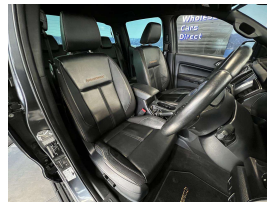

Wholesale Cars Direct

2019 Ford Ranger Wildtrak 4WD Diesel - 20 Inch alloys -

Vehicle	Odometer	Engine	Seats	Stock ID
Details	58.100 km	2000 cc	-	16337

TRADE IN's

All trade ins can be facilitated here quickly and easily