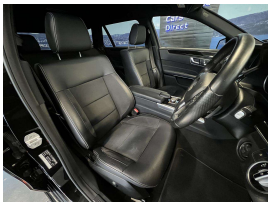

Wholesale Cars Direct

2016 Mercedes-Benz E 250 Avantgarde AMG Sport Package - Grade 4.5

Stock ID 16446
Engine 2000 cc
Body Station Wagon
Odometer 80,840 km
Interior 0
Transmission Automatic

Welcome to Wholesale Cars Direct.
WCD is quality, WCD is service, it is who we are.