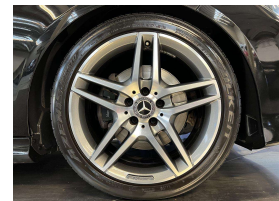

Wholesale Cars Direct

2016 Mercedes-Benz E 250 Avantgarde AMG Sport Package - Grade 4.5

Stock ID 16446
Engine 2000 cc
Body Station Wagon
Odometer 80,840 km
Interior 0
Transmission Automatic

Welcome to Wholesale Cars Direct.
WCD is quality, WCD is service, it is who we are.