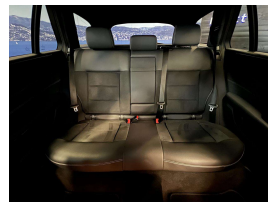

Wholesale Cars Direct

2016 Mercedes-Benz E 250 Avantgarde AMG Sport Package - Grade 4.5

Stock ID 16446
Engine 2000 cc
Body Station Wagon
Odometer 80,840 km
Interior 0
Transmission Automatic

Welcome to Wholesale Cars Direct.
WCD is quality, WCD is service, it is who we are.