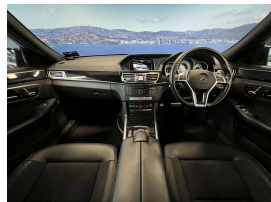

Wholesale Cars Direct

2016 Mercedes-Benz E 250 Avantgarde AMG Sport Package - Grade 4.5

Stock ID 16446
Engine 2000 cc
Body Station Wagon
Odometer 80,840 km
Interior 0
Transmission Automatic

Welcome to Wholesale Cars Direct.
WCD is quality, WCD is service, it is who we are.