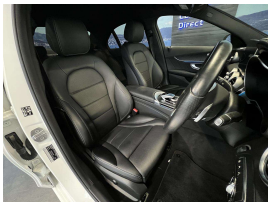

Wholesale Cars Direct

2017 Mercedes-Benz C 200 AMG - Leather - Grade 4.5 A. \$34,990

Stock ID 16453
Engine 2000 cc
Body Sedan
Odometer 40,590 km
Interior Leather
Transmission Automatic

Welcome to Wholesale Cars Direct.
WCD is quality, WCD is service, it is who we are.