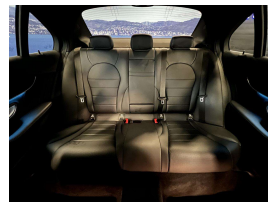

Wholesale Cars Direct

2017 Mercedes-Benz C 200 AMG - Leather - Grade 4.5 A. \$34,990

Stock ID 16453
Engine 2000 cc
Body Sedan
Odometer 40,590 km
Interior Leather
Transmission Automatic

Welcome to Wholesale Cars Direct.
WCD is quality, WCD is service, it is who we are.