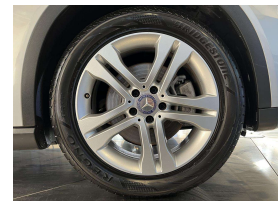

Wholesale Cars Direct

2014 Mercedes-Benz GLA 250 4Matic - Panoramic Sunroof - Grde 4.5.

Stock ID 16431
Engine 2000 cc
Body SUV
Odometer 31,050 km
Interior 0
Transmission Automatic

Welcome to Wholesale Cars Direct.
WCD is quality, WCD is service, it is who we are.