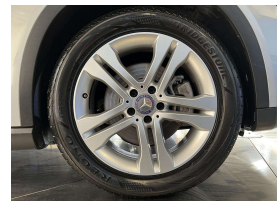

Wholesale Cars Direct

2014 Mercedes-Benz GLA 250 4Matic - Panoramic Sunroof - Grde 4.5.

Stock ID 16431
Engine 2000 cc
Body SUV
Odometer 31,050 km
Interior 0
Transmission Automatic

Welcome to Wholesale Cars Direct.
WCD is quality, WCD is service, it is who we are.