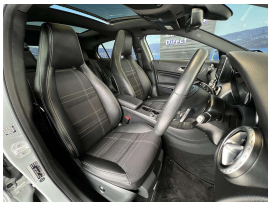

Wholesale Cars Direct

2014 Mercedes-Benz GLA 250 4Matic - Panoramic Sunroof - Grde 4.5.

Stock ID 16431
Engine 2000 cc
Body SUV
Odometer 31,050 km
Interior 0
Transmission Automatic

Welcome to Wholesale Cars Direct.
WCD is quality, WCD is service, it is who we are.