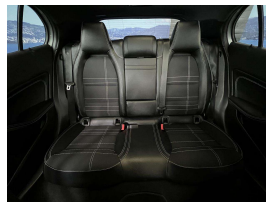

Wholesale Cars Direct

2014 Mercedes-Benz GLA 250 4Matic - Panoramic Sunroof - Grde 4.5.

Stock ID 16431
Engine 2000 cc
Body SUV
Odometer 31,050 km
Interior 0
Transmission Automatic

Welcome to Wholesale Cars Direct.
WCD is quality, WCD is service, it is who we are.