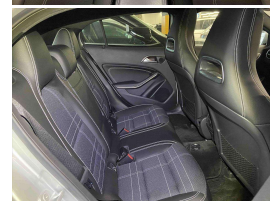

Wholesale Cars Direct

2014 Mercedes-Benz GLA 250 4Matic - Panoramic Sunroof -

Vehicle Details	Odometer 30,929 km	Engine 2000 cc	Seats -	Stock ID 16431
--------------------	-----------------------	-------------------	------------	-------------------