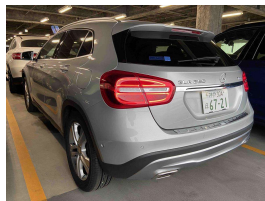

Wholesale Cars Direct

2014 Mercedes-Benz GLA 250 4Matic - Panoramic Sunroof -

Vehicle Details	Odometer 30,929 km	Engine 2000 cc	Seats -	Stock ID 16431
--------------------	-----------------------	-------------------	------------	-------------------