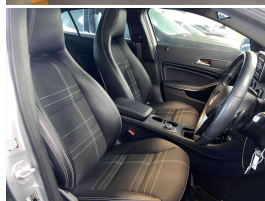

Wholesale Cars Direct

2014 Mercedes-Benz GLA 250 4Matic - Panoramic Sunroof -

Vehicle Details	Odometer 30,929 km	Engine 2000 cc	Seats -	Stock ID 16431
--------------------	-----------------------	-------------------	------------	-------------------