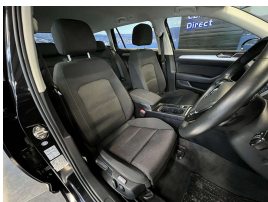

Wholesale Cars Direct

2016 Volkswagen Passat 1.4TSI - NZ Nav & Stereo Upgrade - Grade 4.5

Stock ID	15738
Engine	1400 cc
Body	Station Wagon
Odometer	61,400 km
Interior	0
Transmission	Automatic

Welcome to Wholesale Cars Direct.
WCD is quality, WCD is service, it is who we are.

This Passat is loaded with features & has been so well looked after, we are stoked to bring this to exceptional grade 4.5 example to the market place. We fitted a brand new set of tyres in NZ at a cost of \$699. Features include 9 x SRS airbags, Radar cruise control, Lane departure warning, Paddle shift tiptronic, Parking sensors, Traction control, ABS, ISOFIX child seat anchors, 3 Point seat belts for all seats, Auto headlights, Dual side climate air conditioning and Bluetooth music streaming and hands free. Stereo & Navigation upgraded to NZ Spec, Proximity key, Push button start, Reverse Camera. Equipped with a 1.4 Litre Turbocharged Engine that develops 90Kw.