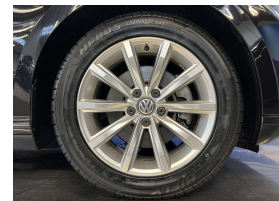

Wholesale Cars Direct

2016 Volkswagen Passat 1.4TSI - NZ Nav & Stereo Upgrade - Grade 4.5

Stock ID	15738
Engine	1400 cc
Body	Station Wagon
Odometer	61,400 km
Interior	0
Transmission	Automatic

Welcome to Wholesale Cars Direct.
WCD is quality, WCD is service, it is who we are.

This Passat is loaded with features & has been so well looked after, we are stoked to bring this to exceptional grade 4.5 example to the market place. We fitted a brand new set of tyres in NZ at a cost of \$699. Features include 9 x SRS airbags, Radar cruise control, Lane departure warning, Paddle shift tiptronic, Parking sensors, Traction control, ABS, ISOFIX child seat anchors, 3 Point seat belts for all seats, Auto headlights, Dual side climate air conditioning and Bluetooth music streaming and hands free. Stereo & Navigation upgraded to NZ Spec, Proximity key, Push button start, Reverse Camera. Equipped with a 1.4 Litre Turbocharged Engine that develops 90Kw.