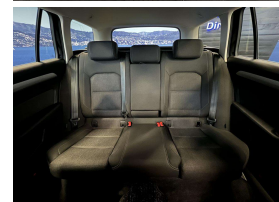

2016 Volkswagen Passat 1.4TSI - NZ Nav & Stereo Upgrade - Grade 4.5