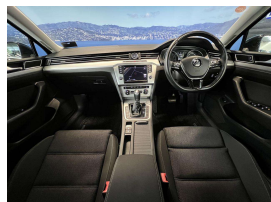

Wholesale Cars Direct

2016 Volkswagen Passat 1.4TSI - NZ Nav & Stereo Upgrade - Grade 4.5

Stock ID	15738
Engine	1400 cc
Body	Station Wagon
Odometer	61,400 km
Interior	0
Transmission	Automatic

Welcome to Wholesale Cars Direct.
WCD is quality, WCD is service, it is who we are.

This Passat is loaded with features & has been so well looked after, we are stoked to bring this to exceptional grade 4.5 example to the market place. We fitted a brand new set of tyres in NZ at a cost of \$699. Features include 9 x SRS airbags, Radar cruise control, Lane departure warning, Paddle shift tiptronic, Parking sensors, Traction control, ABS, ISOFIX child seat anchors, 3 Point seat belts for all seats, Auto headlights, Dual side climate air conditioning and Bluetooth music streaming and hands free. Stereo & Navigation upgraded to NZ Spec, Proximity key, Push button start, Reverse Camera. Equipped with a 1.4 Litre Turbocharged Engine that develops 90Kw.