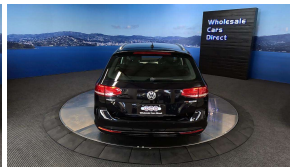

Wholesale Cars Direct

2016 Volkswagen Passat 1.4TSI - NZ Nav & Stereo Upgrade - Grade 4.5

Stock ID	15738
Engine	1400 cc
Body	Station Wagon
Odometer	61,400 km
Interior	0
Transmission	Automatic

Welcome to Wholesale Cars Direct.
WCD is quality, WCD is service, it is who we are.

This Passat is loaded with features & has been so well looked after, we are stoked to bring this to exceptional grade 4.5 example to the market place. We fitted a brand new set of tyres in NZ at a cost of \$699. Features include 9 x SRS airbags, Radar cruise control, Lane departure warning, Paddle shift tiptronic, Parking sensors, Traction control, ABS, ISOFIX child seat anchors, 3 Point seat belts for all seats, Auto headlights, Dual side climate air conditioning and Bluetooth music streaming and hands free. Stereo & Navigation upgraded to NZ Spec, Proximity key, Push button start, Reverse Camera. Equipped with a 1.4 Litre Turbocharged Engine that develops 90Kw.