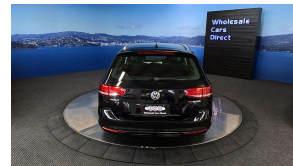

## 2016 Volkswagen Passat 1.4TSI - NZ Nav & Stereo Upgrade -

Vehicle	Odometer	Engine	Seats	Stock ID
Details	61.400 km	1400 cc	-	15738