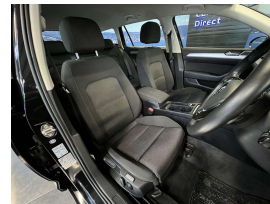

## 2016 Volkswagen Passat 1.4TSI - NZ Nav & Stereo Upgrade -

Vehicle	Odometer	Engine	Seats	Stock ID
Details	61.400 km	1400 cc	-	15738