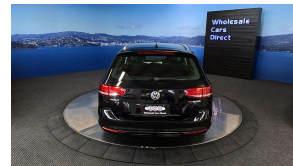

Wholesale Cars Direct

2016 Volkswagen Passat 1.4TSI - NZ Nav & Stereo Upgrade -

Vehicle	Odometer	Engine	Seats	Stock ID
Details	61.400 km	1400 cc	-	15738

TRADE IN's

All trade ins can be facilitated here quickly and easily