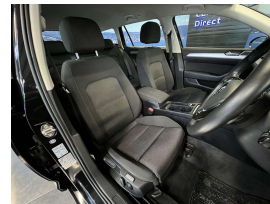

Wholesale Cars Direct

2016 Volkswagen Passat 1.4TSI - NZ Nav & Stereo Upgrade -

Vehicle	Odometer	Engine	Seats	Stock ID
Details	61.400 km	1400 cc	-	15738

TRADE IN's

All trade ins can be facilitated here quickly and easily