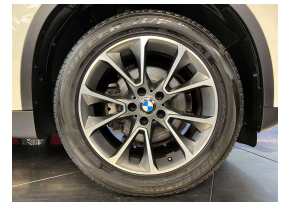

Wholesale Cars Direct

2015 BMW X5 XDrive 35D AWD - Panoramic roof - Grade 4.5

| | | | | |
|---------|-----------|---------|-------|----------|
| Vehicle | Odometer | Engine | Seats | Stock ID |
| Details | 62.621 km | 3000 cc | - | 16042 |