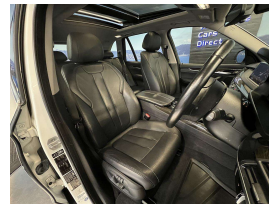

Wholesale Cars Direct

2015 BMW X5 XDrive 35D AWD - Panoramic roof - Grade 4.5

| | | | | |
|---------|-----------|---------|-------|----------|
| Vehicle | Odometer | Engine | Seats | Stock ID |
| Details | 62.621 km | 3000 cc | - | 16042 |