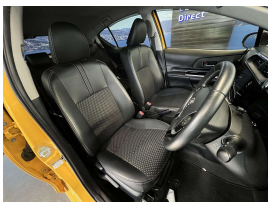

Wholesale Cars Direct

2017 Toyota Aqua Hybrid Crossover - Grade 4.5 A - Apple Car Play

Stock ID 16068

Engine 1500 cc, Hybrid

Body Hatchback

Odometer 54,900 km

Interior 0

Transmission Automatic

Welcome to Wholesale Cars Direct.
WCD is quality, WCD is service, it is who we are.

Grade 4.5 A says it all about the condition of this vehicle, A grades are for new cars, This Hybrid Aqua Crossover is in faultless condition. Features include NZ stereo, Bluetooth, Apple Car Play Android Auto, Reverse Camera, Partial Leather interior, Lane departure warning, Auto high beam, Front collision warning, Push button start, Keyless entry, Factory 2 tone 16 inch alloy wheels, Twin SRS airbags, ABS, ISOFIX child seat anchor points, 3 Point seat belts for all seats, Climate control.