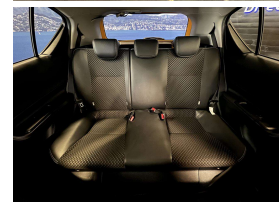

Wholesale Cars Direct

2017 Toyota Aqua Hybrid Crossover - Grade 4.5 A - Apple Car Play

Stock ID 16068

Engine 1500 cc, Hybrid

Body Hatchback

Odometer 54,900 km

Interior 0

Transmission Automatic

Welcome to Wholesale Cars Direct.
WCD is quality, WCD is service, it is who we are.

Grade 4.5 A says it all about the condition of this vehicle, A grades are for new cars, This Hybrid Aqua Crossover is in faultless condition. Features include NZ stereo, Bluetooth, Apple Car Play Android Auto, Reverse Camera, Partial Leather interior, Lane departure warning, Auto high beam, Front collision warning, Push button start, Keyless entry, Factory 2 tone 16 inch alloy wheels, Twin SRS airbags, ABS, ISOFIX child seat anchor points, 3 Point seat belts for all seats, Climate control.