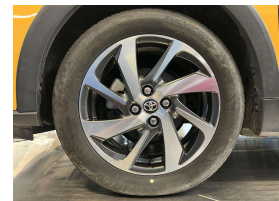

Wholesale Cars Direct

2017 Toyota Aqua Hybrid Crossover - Grade 4.5 A - Apple Car Play

Stock ID 16068

Engine 1500 cc, Hybrid

Body Hatchback

Odometer 54,900 km

Interior 0

Transmission Automatic

Welcome to Wholesale Cars Direct.
WCD is quality, WCD is service, it is who we are.

Grade 4.5 A says it all about the condition of this vehicle, A grades are for new cars, This Hybrid Aqua Crossover is in faultless condition. Features include NZ stereo, Bluetooth, Apple Car Play Android Auto, Reverse Camera, Partial Leather interior, Lane departure warning, Auto high beam, Front collision warning, Push button start, Keyless entry, Factory 2 tone 16 inch alloy wheels, Twin SRS airbags, ABS, ISOFIX child seat anchor points, 3 Point seat belts for all seats, Climate control.