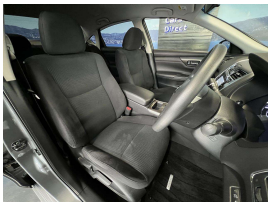

Wholesale Cars Direct

2015 Nissan Teana XE \$14,990

Stock ID 16475
Engine 2500 cc
Body Sedan
Odometer 57,700 km
Interior 5 seats, 0
Transmission Automatic

Welcome to Wholesale Cars Direct.
WCD is quality, WCD is service, it is who we are.