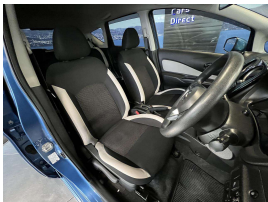

Stock ID 16297
Engine 1200 cc, Hybrid
Body Hatchback
Odometer 60,970 km
Interior 0
Transmission Automatic

Welcome to Wholesale Cars Direct.
WCD is quality, WCD is service, it is who we are.

This Nissan Note is another Grade 4.5 which is immaculate as expected from a WCD vehicle. Features include reverse Camera, Lane departure warning, Proximity keyless entry, Stability Control, Front collision warning, 3 Point seat belts for all seats, Auto headlights, Parking sensors, Factory 15 inch alloys, Climate control, Push button start, Isofix car seat anchor points.