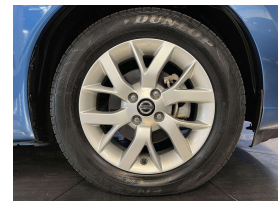

Wholesale Cars Direct

2019 Nissan Note Hybrid - Grade 4.5. \$16,990

Stock ID 16297
Engine 1200 cc, Hybrid
Body Hatchback
Odometer 60,970 km
Interior 0
Transmission Automatic

Welcome to Wholesale Cars Direct.
WCD is quality, WCD is service, it is who we are.

This Nissan Note is another Grade 4.5 which is immaculate as expected from a WCD vehicle. Features include reverse Camera, Lane departure warning, Proximity keyless entry, Stability Control, Front collision warning, 3 Point seat belts for all seats, Auto headlights, Parking sensors, Factory 15 inch alloys, Climate control, Push button start, Isofix car seat anchor points.