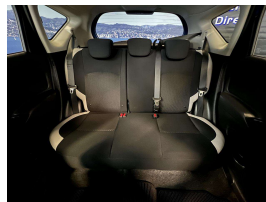

Stock ID 16297
Engine 1200 cc, Hybrid
Body Hatchback
Odometer 60,970 km
Interior 0
Transmission Automatic

Welcome to Wholesale Cars Direct.
WCD is quality, WCD is service, it is who we are.

This Nissan Note is another Grade 4.5 which is immaculate as expected from a WCD vehicle. Features include reverse Camera, Lane departure warning, Proximity keyless entry, Stability Control, Front collision warning, 3 Point seat belts for all seats, Auto headlights, Parking sensors, Factory 15 inch alloys, Climate control, Push button start, Isofix car seat anchor points.