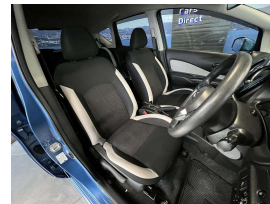

Wholesale Cars Direct

2019 Nissan Note Hybrid - Grade 4.5. \$16,990

Vehicle	Odometer	Engine	Seats	Stock ID
Details	60.970 km	1200 cc	-	16297

TRADE IN's

All trade ins can be facilitated here quickly and easily