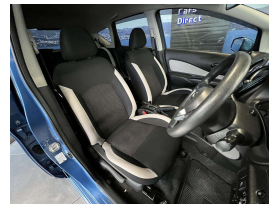

Wholesale Cars Direct

2019 Nissan Note Hybrid - Grade 4.5. \$16,990

Vehicle	Odometer	Engine	Seats	Stock ID
Details	60.970 km	1200 cc	-	16297

TRADE IN's

All trade ins can be facilitated here quickly and easily