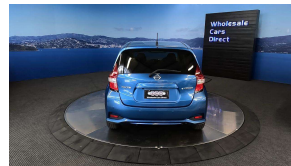

Wholesale Cars Direct

2019 Nissan Note Hybrid - Grade 4.5. \$16,990

Vehicle	Odometer	Engine	Seats	Stock ID
Details	60.970 km	1200 cc	-	16297

TRADE IN's

All trade ins can be facilitated here quickly and easily