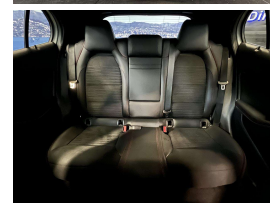

2014 Mercedes-Benz GLA 250 AMG Sport 4Matic AWD - Grade 4.5 - NZ