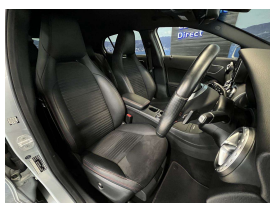

2014 Mercedes-Benz GLA 250 AMG Sport 4Matic AWD - Grade 4.5 - NZ