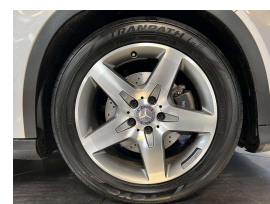

Wholesale Cars Direct

2014 Mercedes-Benz GLA 250 AMG Sport 4Matic AWD - Grade 4.5 - NZ

Stock ID	16420
Engine	2000 cc
Body	SUV
Odometer	50,400 km
Interior	0
Transmission	Automatic

Welcome to Wholesale Cars Direct.
WCD is quality, WCD is service, it is who we are.

An example for the most discerning buyer. We are very pleased to bring this Mercedes AMG GLA250 to the NZ market place in such pristine condition. Along with such an impressive feature list including reverse camera, Navigation upgraded to NZ specification, Partial Leather trim, Track Pack, Blind spot monitoring, Active park assist, Adaptive cruise control, Lane keep assist, Blind spot assist seat, Off road Package, Multi function steering wheel, Automatic lane recognition, Black fabric roof trim, Electric memory drivers seats, Attention assist (drowsiness protection), AMG styling front spoiler & side skirts, Dark tinted glass, Heated front seats, Power tail gate, Pedestrian protection - Active engine hood,