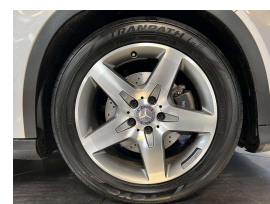

## 2014 Mercedes-Benz GLA 250 AMG Sport 4Matic AWD - Grade 4.5 - NZ

<b>Stock ID</b>	16420
<b>Engine</b>	2000 cc
<b>Body</b>	SUV
<b>Odometer</b>	50,400 km
<b>Interior</b>	0
<b>Transmission</b>	Automatic

Welcome to Wholesale Cars Direct.  
WCD is quality, WCD is service, it is who we are.

An example for the most discerning buyer. We are very pleased to bring this Mercedes AMG GLA250 to the NZ market place in such pristine condition. Along with such an impressive feature list including reverse camera, Navigation upgraded to NZ specification, Partial Leather trim, Track Pack, Blind spot monitoring, Active park assist, Adaptive cruise control, Lane keep assist, Blind spot assist seat, Off road Package, Multi function steering wheel, Automatic lane recognition, Black fabric roof trim, Electric memory drivers seats, Attention assist (drowsiness protection), AMG styling front spoiler & side skirts, Dark tinted glass, Heated front seats, Power tail gate, Pedestrian protection - Active engine hood,