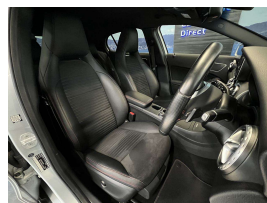

## 2014 Mercedes-Benz GLA 250 AMG Sport 4Matic AWD - Grad

Vehicle	Odometer	Engine	Seats	Stock ID
Details	50.400 km	2000 cc	-	16420