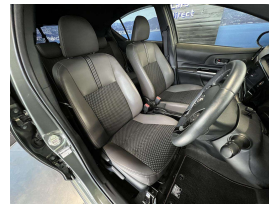

Wholesale Cars Direct

2018 Toyota Aqua Hybrid Crossover - Grade 4.5. \$19,990

Vehicle	Odometer	Engine	Seats	Stock ID
Details	68.862 km	1500 cc	-	15953

Welcome to Wholesale Cars Direct.
WCD is quality, WCD is service, it is who we are.

Glam model hybrid crossover. Stunning colour, faultless interior & exterior condition as expected with its pristine Japanese auction sheet & full fault free mechanical check. This particular Aqua has a special feature list including a NZ stereo, Bluetooth handsfree, Music streaming, Apple CarPlay, Android auto, Reverse camera, Partial leather, Heated seats, Parking sensors, Driving fog lights, Factory 2 tone 16 inch alloy wheels, Twin SRS airbags, ABS, ISOFIX child seat anchor points, 3 Point seat belts for all seats, Climate control, Front collision warning system, Lane departure warning, Auto high beam assist.