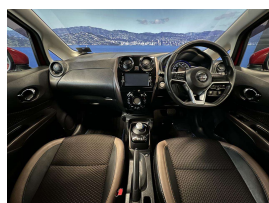

Stock ID 16302

Engine 1200 cc, Hybrid

Body Hatchback

Odometer 77,300 km

Interior 0

Transmission Automatic

Welcome to Wholesale Cars Direct.
WCD is quality, WCD is service, it is who we are.

This is an extremely well cared for Hybrid Top spec Medalist Nissan Note. Anyone looking at this car is going to appreciate the quality. Features include reverse camera, 360 Degree camera, Partial leather interior, factory alloy wheels, Lane departure warning, Proximity keyless entry, Stability Control, Front collision warning, 3 Point seat belts for all seats, Climate control, Push button start, Auto head lights, ISOFIX car seat anchor points, Twin SRS Airbags.