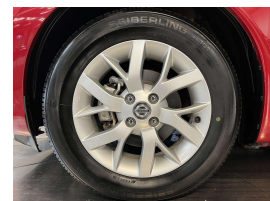

## 2016 Nissan Note Hybrid Medalist - Grade 4.5. \$13,990

**Stock ID** 16302

**Engine** 1200 cc, Hybrid

**Body** Hatchback

**Odometer** 77,300 km

**Interior** 0

**Transmission** Automatic

Welcome to Wholesale Cars Direct.  
WCD is quality, WCD is service, it is who we are.

This is an extremely well cared for Hybrid Top spec Medalist Nissan Note. Anyone looking at this car is going to appreciate the quality. Features include reverse camera, 360 Degree camera, Partial leather interior, factory alloy wheels, Lane departure warning, Proximity keyless entry, Stability Control, Front collision warning, 3 Point seat belts for all seats, Climate control, Push button start, Auto head lights, ISOFIX car seat anchor points, Twin SRS Airbags.