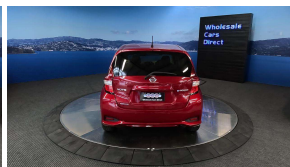

## 2016 Nissan Note Hybrid Medalist - Grade 4.5. \$13,990

**Stock ID** 16302

**Engine** 1200 cc, Hybrid

**Body** Hatchback

**Odometer** 77,300 km

**Interior** 0

**Transmission** Automatic

Welcome to Wholesale Cars Direct.  
WCD is quality, WCD is service, it is who we are.

This is an extremely well cared for Hybrid Top spec Medalist Nissan Note. Anyone looking at this car is going to appreciate the quality. Features include reverse camera, 360 Degree camera, Partial leather interior, factory alloy wheels, Lane departure warning, Proximity keyless entry, Stability Control, Front collision warning, 3 Point seat belts for all seats, Climate control, Push button start, Auto head lights, ISOFIX car seat anchor points, Twin SRS Airbags.