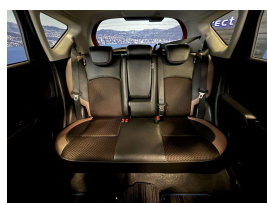

Stock ID 16302

Engine 1200 cc, Hybrid

Body Hatchback

Odometer 77,300 km

Interior 0

Transmission Automatic

Welcome to Wholesale Cars Direct.
WCD is quality, WCD is service, it is who we are.

This is an extremely well cared for Hybrid Top spec Medalist Nissan Note. Anyone looking at this car is going to appreciate the quality. Features include reverse camera, 360 Degree camera, Partial leather interior, factory alloy wheels, Lane departure warning, Proximity keyless entry, Stability Control, Front collision warning, 3 Point seat belts for all seats, Climate control, Push button start, Auto head lights, ISOFIX car seat anchor points, Twin SRS Airbags.