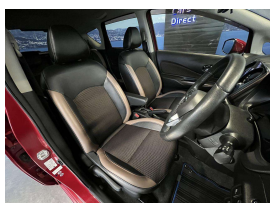

Stock ID 16302

Engine 1200 cc, Hybrid

Body Hatchback

Odometer 77,300 km

Interior 0

Transmission Automatic

Welcome to Wholesale Cars Direct.
WCD is quality, WCD is service, it is who we are.

This is an extremely well cared for Hybrid Top spec Medalist Nissan Note. Anyone looking at this car is going to appreciate the quality. Features include reverse camera, 360 Degree camera, Partial leather interior, factory alloy wheels, Lane departure warning, Proximity keyless entry, Stability Control, Front collision warning, 3 Point seat belts for all seats, Climate control, Push button start, Auto head lights, ISOFIX car seat anchor points, Twin SRS Airbags.