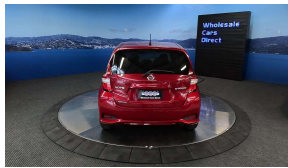

Wholesale Cars Direct

2016 Nissan Note Hybrid Medalist - Grade 4.5. \$14,990

Stock ID 16302

Engine 1200 cc, Hybrid

Body Hatchback

Odometer 77,300 km

Interior 0

Transmission Automatic

Welcome to Wholesale Cars Direct.
WCD is quality, WCD is service, it is who we are.

This is an extremely well cared for Hybrid Top spec Medalist Nissan Note. Anyone looking at this car is going to appreciate the quality. Features include reverse camera, 360 Degree camera, Partial leather interior, factory alloy wheels, Lane departure warning, Proximity keyless entry, Stability Control, Front collision warning, 3 Point seat belts for all seats, Climate control, Push button start, Auto head lights, ISOFIX car seat anchor points, Twin SRS Airbags.