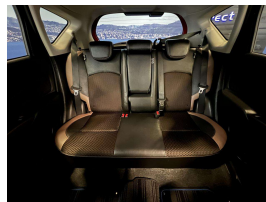

Wholesale Cars Direct

2016 Nissan Note Hybrid Medalist - Grade 4.5. \$14,990

Stock ID 16302

Engine 1200 cc, Hybrid

Body Hatchback

Odometer 77,300 km

Interior 0

Transmission Automatic

Welcome to Wholesale Cars Direct.
WCD is quality, WCD is service, it is who we are.

This is an extremely well cared for Hybrid Top spec Medalist Nissan Note. Anyone looking at this car is going to appreciate the quality. Features include reverse camera, 360 Degree camera, Partial leather interior, factory alloy wheels, Lane departure warning, Proximity keyless entry, Stability Control, Front collision warning, 3 Point seat belts for all seats, Climate control, Push button start, Auto head lights, ISOFIX car seat anchor points, Twin SRS Airbags.