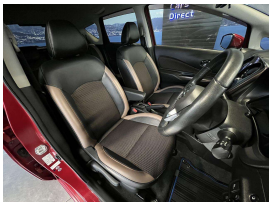

Wholesale Cars Direct

2016 Nissan Note Hybrid Medalist - Grade 4.5. \$14,990

Stock ID 16302

Engine 1200 cc, Hybrid

Body Hatchback

Odometer 77,300 km

Interior 0

Transmission Automatic

Welcome to Wholesale Cars Direct.
WCD is quality, WCD is service, it is who we are.

This is an extremely well cared for Hybrid Top spec Medalist Nissan Note. Anyone looking at this car is going to appreciate the quality. Features include reverse camera, 360 Degree camera, Partial leather interior, factory alloy wheels, Lane departure warning, Proximity keyless entry, Stability Control, Front collision warning, 3 Point seat belts for all seats, Climate control, Push button start, Auto head lights, ISOFIX car seat anchor points, Twin SRS Airbags.