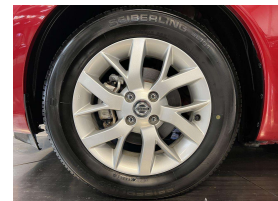

Wholesale Cars Direct

2016 Nissan Note Hybrid Medalist - Grade 4.5. \$14,990

Stock ID 16302

Engine 1200 cc, Hybrid

Body Hatchback

Odometer 77,300 km

Interior 0

Transmission Automatic

Welcome to Wholesale Cars Direct.
WCD is quality, WCD is service, it is who we are.

This is an extremely well cared for Hybrid Top spec Medalist Nissan Note. Anyone looking at this car is going to appreciate the quality. Features include reverse camera, 360 Degree camera, Partial leather interior, factory alloy wheels, Lane departure warning, Proximity keyless entry, Stability Control, Front collision warning, 3 Point seat belts for all seats, Climate control, Push button start, Auto head lights, ISOFIX car seat anchor points, Twin SRS Airbags.