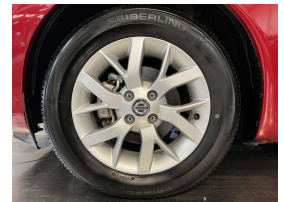

Wholesale Cars Direct

2016 Nissan Note Hybrid Medalist - Grade 4.5. \$14,990

Vehicle	Odometer	Engine	Seats	Stock ID
Details	77.300 km	1200 cc	5	16302

TRADE IN's

All trade ins can be facilitated here quickly and easily