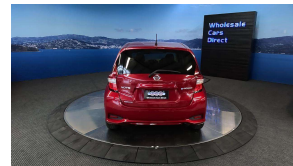

Wholesale Cars Direct

2016 Nissan Note Hybrid Medalist - Grade 4.5. \$14,990

Vehicle	Odometer	Engine	Seats	Stock ID
Details	77.300 km	1200 cc	5	16302

TRADE IN's

All trade ins can be facilitated here quickly and easily