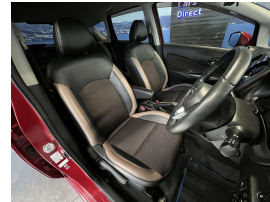

Wholesale Cars Direct

2016 Nissan Note Hybrid Medalist - Grade 4.5. \$14,990

Vehicle	Odometer	Engine	Seats	Stock ID
Details	77.300 km	1200 cc	5	16302

TRADE IN's

All trade ins can be facilitated here quickly and easily