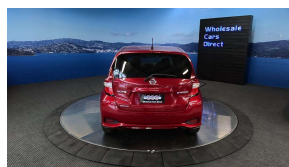

Wholesale Cars Direct

2016 Nissan Note Hybrid Medalist - Grade 4.5. \$14,990

Vehicle	Odometer	Engine	Seats	Stock ID
Details	77.300 km	1200 cc	-	16302

TRADE IN's

All trade ins can be facilitated here quickly and easily