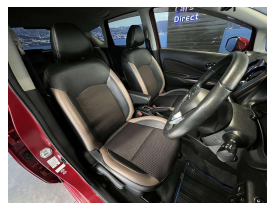

Wholesale Cars Direct

2016 Nissan Note Hybrid Medalist - Grade 4.5. \$14,990

Vehicle	Odometer	Engine	Seats	Stock ID
Details	77.300 km	1200 cc	-	16302

TRADE IN's

All trade ins can be facilitated here quickly and easily