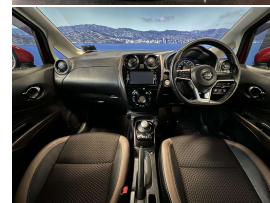

Wholesale Cars Direct

2016 Nissan Note Hybrid Medalist - Grade 4.5. \$14,990

Vehicle	Odometer	Engine	Seats	Stock ID
Details	77.300 km	1200 cc	-	16302

TRADE IN's

All trade ins can be facilitated here quickly and easily