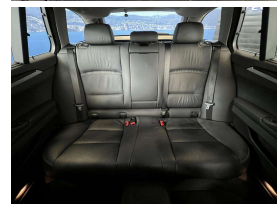

Wholesale Cars Direct

2014 BMW 523i Luxury Line - Leather - Grade 4.5. \$18,990

Stock ID 16391

Engine 2000 cc

Body Station Wagon

Odometer 79,060 km

Interior Leather

Transmission Automatic