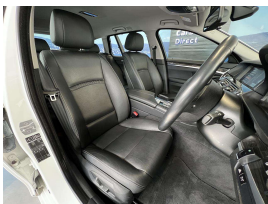

Wholesale Cars Direct

2014 BMW 523i Luxury Line - Leather - Grade 4.5. \$18,990

Stock ID 16391

Engine 2000 cc

Body Station Wagon

Odometer 79,060 km

Interior Leather

Transmission Automatic