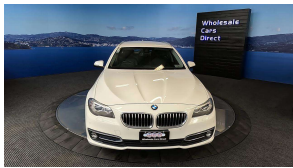

Wholesale Cars Direct

2014 BMW 523i Luxury Line - Leather - Grade 4.5. \$18,990

Stock ID 16391

Engine 2000 cc

Body Station Wagon

Odometer 79,060 km

Interior Leather

Transmission Automatic