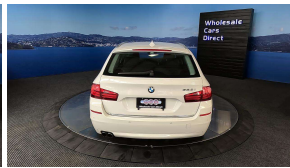

Wholesale Cars Direct

2014 BMW 523i Luxury Line - Leather - Grade 4.5. \$18,990

Stock ID 16391

Engine 2000 cc

Body Station Wagon

Odometer 79,060 km

Interior Leather

Transmission Automatic