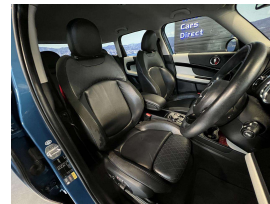

Wholesale Cars Direct

2017 Mini Countryman PHEV Cooper S Crossover SE All 4 -

Vehicle	Odometer	Engine	Seats	Stock ID
Details	55.400 km	1500 cc	-	16281

Quality is not a marketing act at Wholesale Cars Direct, it is who we are.

Plug in Hybrid extremely high spec Mini Countryman in absolute pristine condition. Features include, Plug in Hybrid, Parking sensors, Factory Bluetooth music streaming, Hands free, Heads up display, Full leather trim, Active protection for pedestrians, Active cruise control, Front collision warning system, Automatic tail gate, Heated front seats, Reverse camera, factory 18 inch pin spoke alloy wheels, NZ Navigation and radio upgraded to NZ spec, Park distance control, Picnic bench, Multi function steering wheel. Equipped with the 1.5 Litre Turbocharged 3 cylinder engine that produces 100kw of power and combined with the rear mounted electric engine it has 165kw.