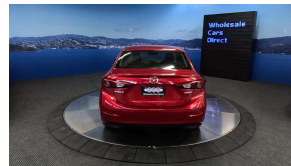

Wholesale Cars Direct

2015 Mazda Axela Hybrid S - Grade 4.5 - Apple Car Play

Vehicle	Odometer	Engine	Seats	Stock ID
Details	71.694 km	2000 cc	5	16030

TRADE IN's

All trade ins can be facilitated here quickly and easily