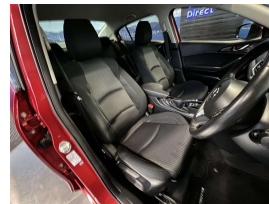

Wholesale Cars Direct

2015 Mazda Axela Hybrid S - Grade 4.5 - Apple Car Play

Vehicle	Odometer	Engine	Seats	Stock ID
Details	71.694 km	2000 cc	5	16030

TRADE IN's

All trade ins can be facilitated here quickly and easily