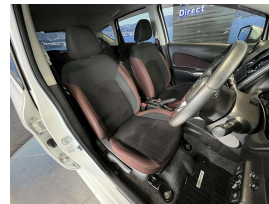

Wholesale Cars Direct

2017 Nissan Note Hybrid Premier spec - Apple Car Play

Vehicle	Odometer	Engine	Seats	Stock ID
Details	79,990 km	1200 cc	-	15174

TRADE IN's

All trade ins can be facilitated here quickly and easily