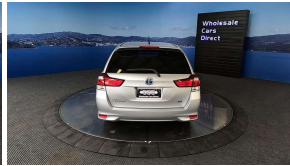

## 2015 Toyota Corolla Fielder - Hybrid. \$15,990

**Stock ID** 16416  
**Engine** 1500 cc, Hybrid  
**Body** Station Wagon  
**Odometer** 90,330 km  
**Interior** 0  
**Transmission** Automatic

Welcome to Wholesale Cars Direct.  
WCD is quality, WCD is service, it is who we are.