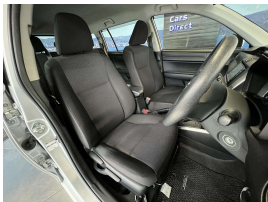

## 2015 Toyota Corolla Fielder - Hybrid. \$15,990

**Stock ID** 16416  
**Engine** 1500 cc, Hybrid  
**Body** Station Wagon  
**Odometer** 90,330 km  
**Interior** 0  
**Transmission** Automatic

Welcome to Wholesale Cars Direct.  
WCD is quality, WCD is service, it is who we are.