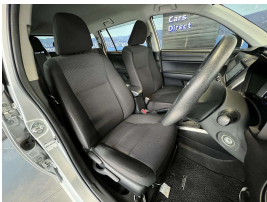

Wholesale Cars Direct

2015 Toyota Corolla Fielder - Hybrid. \$16,990

Stock ID 16416
Engine 1500 cc, Hybrid
Body Station Wagon
Odometer 90,330 km
Interior 0
Transmission Automatic

Welcome to Wholesale Cars Direct.
WCD is quality, WCD is service, it is who we are.