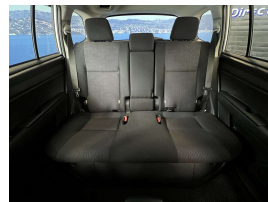

Wholesale Cars Direct

2015 Toyota Corolla Fielder - Hybrid. \$15,990

Stock ID 16416
Engine 1500 cc, Hybrid
Body Station Wagon
Odometer 90,330 km
Interior 0
Transmission Automatic

Welcome to Wholesale Cars Direct.
WCD is quality, WCD is service, it is who we are.