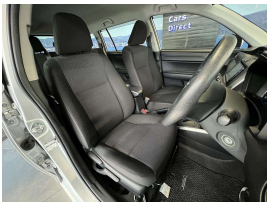

Wholesale Cars Direct

2015 Toyota Corolla Fielder - Hybrid. \$15,990

Stock ID 16416
Engine 1500 cc, Hybrid
Body Station Wagon
Odometer 90,330 km
Interior 0
Transmission Automatic

Welcome to Wholesale Cars Direct.
WCD is quality, WCD is service, it is who we are.