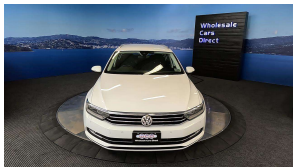

Wholesale Cars Direct

2015 Volkswagen Passat 1.4TSI - NZ Nav & Stereo Upgrade - Grade 4.5

Stock ID	15990
Engine	1400 cc
Body	Station Wagon
Odometer	56,040 km
Interior	0
Transmission	Automatic

Welcome to Wholesale Cars Direct.
WCD is quality, WCD is service, it is who we are.

A vehicle to really appreciate as this is in such stunning condition. Features include, 9 x SRS airbags, Radar cruise control, Paddle shift tiptronic, Parking sensors, Traction control, ABS, ISOFIX child seat anchors, 3 Point seat belts for all seats, Auto headlights, Reverse camera, Dual side climate air conditioning, Lane departure warning, Bluetooth music streaming, Hands free. Stereo & Navigation upgraded to NZ Spec. Equipped with a 1.4 Litre Turbocharged Engine that develops 90Kw.