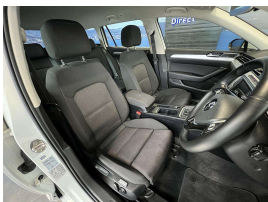

Wholesale Cars Direct

2015 Volkswagen Passat 1.4TSI - NZ Nav & Stereo Upgrade - Grade 4.5

Stock ID	15990
Engine	1400 cc
Body	Station Wagon
Odometer	56,040 km
Interior	0
Transmission	Automatic

Welcome to Wholesale Cars Direct.
WCD is quality, WCD is service, it is who we are.

A vehicle to really appreciate as this is in such stunning condition. Features include, 9 x SRS airbags, Radar cruise control, Paddle shift tiptronic, Parking sensors, Traction control, ABS, ISOFIX child seat anchors, 3 Point seat belts for all seats, Auto headlights, Reverse camera, Dual side climate air conditioning, Lane departure warning, Bluetooth music streaming, Hands free. Stereo & Navigation upgraded to NZ Spec. Equipped with a 1.4 Litre Turbocharged Engine that develops 90Kw.