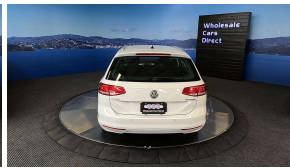

Wholesale Cars Direct

2015 Volkswagen Passat 1.4TSI - NZ Nav & Stereo Upgrade - Grade 4.5

Stock ID	15990
Engine	1400 cc
Body	Station Wagon
Odometer	56,040 km
Interior	0
Transmission	Automatic

Welcome to Wholesale Cars Direct.
WCD is quality, WCD is service, it is who we are.

A vehicle to really appreciate as this is in such stunning condition. Features include, 9 x SRS airbags, Radar cruise control, Paddle shift tiptronic, Parking sensors, Traction control, ABS, ISOFIX child seat anchors, 3 Point seat belts for all seats, Auto headlights, Reverse camera, Dual side climate air conditioning, Lane departure warning, Bluetooth music streaming, Hands free. Stereo & Navigation upgraded to NZ Spec. Equipped with a 1.4 Litre Turbocharged Engine that develops 90Kw.