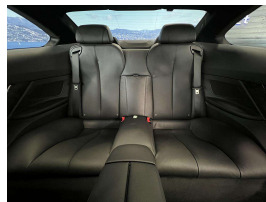

## 2015 BMW 640i Motorsport - Panoramic Sunroof - Grade 4.5. \$29,990

**Stock ID** 16485  
**Engine** 3000 cc  
**Body** Coupe  
**Odometer** 69,470 km  
**Interior** Leather  
**Transmission** Automatic