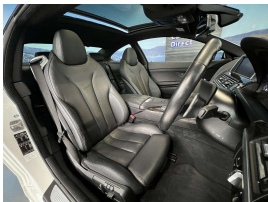

Wholesale Cars Direct

2015 BMW 640i Motorsport - Panoramic Sunroof - Grade 4.5. \$29,990

Stock ID 16485
Engine 3000 cc
Body Coupe
Odometer 69,470 km
Interior Leather
Transmission Automatic

Welcome to Wholesale Cars Direct.
WCD is quality, WCD is service, it is who we are.