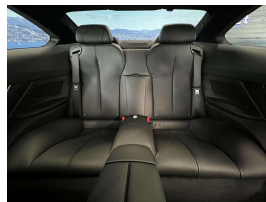

Wholesale Cars Direct

2015 BMW 640i Motorsport - Panoramic Sunroof - Grade 4.5. \$29,990

Stock ID 16485
Engine 3000 cc
Body Coupe
Odometer 69,470 km
Interior Leather
Transmission Automatic

Welcome to Wholesale Cars Direct.
WCD is quality, WCD is service, it is who we are.