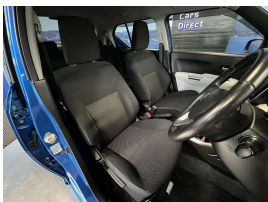

2018 Suzuki Ignis Hybrid S Selection - Grade 4.5. $15,990

Stock ID 16104

Engine 1200 cc, Hybrid

Body Hatchback

Odometer 44,272 km

Interior 0

Transmission Automatic

Welcome to Wholesale Cars Direct.
WCD is quality, WCD is service, it is who we are.

A super tidy Hybrid Ignis with a super cool feature list including Climate Air conditioning, Automatic Headlights, Lane departure warning, Forward collision warning, Push button start, 2 x SRS airbags, 16 inch factory alloys with a brand new set of tyres fitted in NZ, 3 point seats belts for all passengers, Isofix car seat anchor points, Proximity key, Climate control, Auto headlights. The 1.2 Litre petrol engine along with the Hybrid system have a combined power of 61kw.