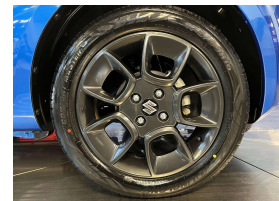

2018 Suzuki Ignis Hybrid S Selection - Grade 4.5. $15,990

Stock ID 16104

Engine 1200 cc, Hybrid

Body Hatchback

Odometer 44,272 km

Interior 0

Transmission Automatic

Welcome to Wholesale Cars Direct.
WCD is quality, WCD is service, it is who we are.

A super tidy Hybrid Ignis with a super cool feature list including Climate Air conditioning, Automatic Headlights, Lane departure warning, Forward collision warning, Push button start, 2 x SRS airbags, 16 inch factory alloys with a brand new set of tyres fitted in NZ, 3 point seats belts for all passengers, Isofix car seat anchor points, Proximity key, Climate control, Auto headlights. The 1.2 Litre petrol engine along with the Hybrid system have a combined power of 61kw.