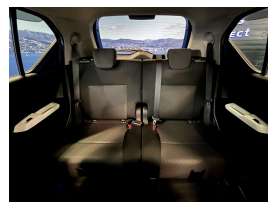

2018 Suzuki Ignis Hybrid S Selection - Grade 4.5. $15,990

Stock ID 16104

Engine 1200 cc, Hybrid

Body Hatchback

Odometer 44,272 km

Interior 0

Transmission Automatic

Welcome to Wholesale Cars Direct.
WCD is quality, WCD is service, it is who we are.

A super tidy Hybrid Ignis with a super cool feature list including Climate Air conditioning, Automatic Headlights, Lane departure warning, Forward collision warning, Push button start, 2 x SRS airbags, 16 inch factory alloys with a brand new set of tyres fitted in NZ, 3 point seats belts for all passengers, Isofix car seat anchor points, Proximity key, Climate control, Auto headlights. The 1.2 Litre petrol engine along with the Hybrid system have a combined power of 61kw.