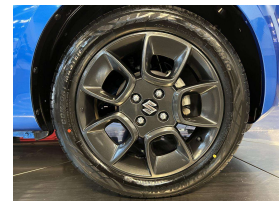

Wholesale Cars Direct

2018 Suzuki Ignis Hybrid S Selection - Grade 4.5. \$16,990

Stock ID 16104
Engine 1200 cc, Hybrid
Body Hatchback
Odometer 44,272 km
Interior 0
Transmission Automatic

Welcome to Wholesale Cars Direct.
WCD is quality, WCD is service, it is who we are.

A super tidy Hybrid Ignis with a super cool feature list including Climate Air conditioning, Automatic Headlights, Lane departure warning, Forward collision warning, Push button start, 2 x SRS airbags, 16 inch factory alloys with a brand new set of tyres fitted in NZ, 3 point seats belts for all passengers, Isofix car seat anchor points, Proximity key, Climate control, Auto headlights. The 1.2 Litre petrol engine along with the Hybrid system have a combined power of 61kw.