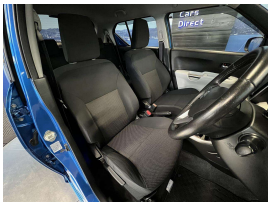

Stock ID 16104
Engine 1200 cc, Hybrid
Body Hatchback
Odometer 44,272 km
Interior 0
Transmission Automatic

Welcome to Wholesale Cars Direct.
WCD is quality, WCD is service, it is who we are.

A super tidy Hybrid Ignis with a super cool feature list including Climate Air conditioning, Automatic Headlights, Lane departure warning, Forward collision warning, Push button start, 2 x SRS airbags, 16 inch factory alloys with a brand new set of tyres fitted in NZ, 3 point seats belts for all passengers, Isofix car seat anchor points, Proximity key, Climate control, Auto headlights. The 1.2 Litre petrol engine along with the Hybrid system have a combined power of 61kw.