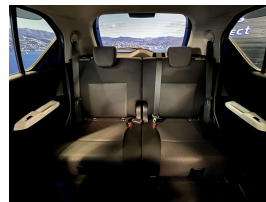

Stock ID 16104
Engine 1200 cc, Hybrid
Body Hatchback
Odometer 44,272 km
Interior 0
Transmission Automatic

Welcome to Wholesale Cars Direct.
WCD is quality, WCD is service, it is who we are.

A super tidy Hybrid Ignis with a super cool feature list including Climate Air conditioning, Automatic Headlights, Lane departure warning, Forward collision warning, Push button start, 2 x SRS airbags, 16 inch factory alloys with a brand new set of tyres fitted in NZ, 3 point seats belts for all passengers, Isofix car seat anchor points, Proximity key, Climate control, Auto headlights. The 1.2 Litre petrol engine along with the Hybrid system have a combined power of 61kw.