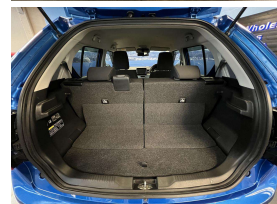

2018 Suzuki Ignis Hybrid S Selection - Grade 4.5. $14,990

Stock ID	16104
Engine	1200 cc, Hybrid
Body	Hatchback
Odometer	44,272 km
Interior	0
Transmission	Automatic

Welcome to Wholesale Cars Direct.
WCD is quality, WCD is service, it is who we are.

A super tidy Hybrid Ignis with a super cool feature list including Climate Air conditioning, Automatic Headlights, Lane departure warning, Forward collision warning, Push button start, 2 x SRS airbags, 16 inch factory alloys with a brand new set of tyres fitted in NZ, 3 point seats belts for all passengers, Isofix car seat anchor points, Proximity key, Climate control, Auto headlights. The 1.2 Litre petrol engine along with the Hybrid system have a combined power of 61kw.