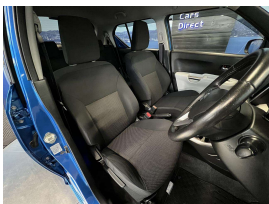

2018 Suzuki Ignis Hybrid S Selection - Grade 4.5. $14,990

Stock ID	16104
Engine	1200 cc, Hybrid
Body	Hatchback
Odometer	44,272 km
Interior	0
Transmission	Automatic

Welcome to Wholesale Cars Direct.
WCD is quality, WCD is service, it is who we are.

A super tidy Hybrid Ignis with a super cool feature list including Climate Air conditioning, Automatic Headlights, Lane departure warning, Forward collision warning, Push button start, 2 x SRS airbags, 16 inch factory alloys with a brand new set of tyres fitted in NZ, 3 point seats belts for all passengers, Isofix car seat anchor points, Proximity key, Climate control, Auto headlights. The 1.2 Litre petrol engine along with the Hybrid system have a combined power of 61kw.