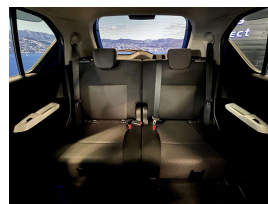

2018 Suzuki Ignis Hybrid S Selection - Grade 4.5. $14,990

Stock ID	16104
Engine	1200 cc, Hybrid
Body	Hatchback
Odometer	44,272 km
Interior	0
Transmission	Automatic

Welcome to Wholesale Cars Direct.
WCD is quality, WCD is service, it is who we are.

A super tidy Hybrid Ignis with a super cool feature list including Climate Air conditioning, Automatic Headlights, Lane departure warning, Forward collision warning, Push button start, 2 x SRS airbags, 16 inch factory alloys with a brand new set of tyres fitted in NZ, 3 point seats belts for all passengers, Isofix car seat anchor points, Proximity key, Climate control, Auto headlights. The 1.2 Litre petrol engine along with the Hybrid system have a combined power of 61kw.