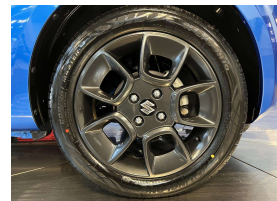

2018 Suzuki Ignis Hybrid S Selection - Grade 4.5. $14,990

Stock ID	16104
Engine	1200 cc, Hybrid
Body	Hatchback
Odometer	44,272 km
Interior	0
Transmission	Automatic

Welcome to Wholesale Cars Direct.
WCD is quality, WCD is service, it is who we are.

A super tidy Hybrid Ignis with a super cool feature list including Climate Air conditioning, Automatic Headlights, Lane departure warning, Forward collision warning, Push button start, 2 x SRS airbags, 16 inch factory alloys with a brand new set of tyres fitted in NZ, 3 point seats belts for all passengers, Isofix car seat anchor points, Proximity key, Climate control, Auto headlights. The 1.2 Litre petrol engine along with the Hybrid system have a combined power of 61kw.