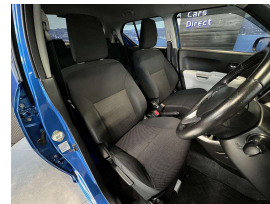

## 2018 Suzuki Ignis Hybrid S Selection - Grade 4.5. \$16,990

Vehicle	Odometer	Engine	Seats	Stock ID
Details	44,272 km	1200 cc	-	16104