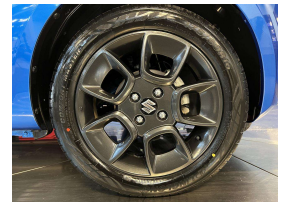

## 2018 Suzuki Ignis Hybrid S Selection - Grade 4.5. \$16,990

Vehicle	Odometer	Engine	Seats	Stock ID
Details	44,272 km	1200 cc	-	16104