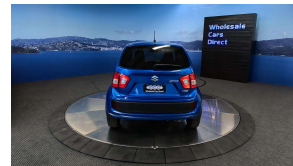

## 2018 Suzuki Ignis Hybrid S Selection - Grade 4.5. \$16,990

Vehicle	Odometer	Engine	Seats	Stock ID
Details	44,272 km	1200 cc	-	16104