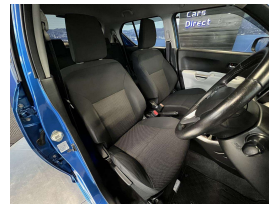

Wholesale Cars Direct

2018 Suzuki Ignis Hybrid S Selection - Grade 4.5. \$16,990

Vehicle	Odometer	Engine	Seats	Stock ID
Details	44,272 km	1200 cc	-	16104

TRADE IN's

All trade ins can be facilitated here quickly and easily