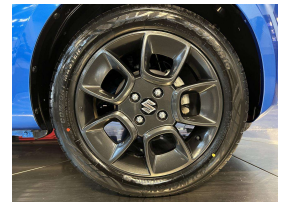

Wholesale Cars Direct

2018 Suzuki Ignis Hybrid S Selection - Grade 4.5. \$16,990

Vehicle	Odometer	Engine	Seats	Stock ID
Details	44,272 km	1200 cc	-	16104

TRADE IN's

All trade ins can be facilitated here quickly and easily