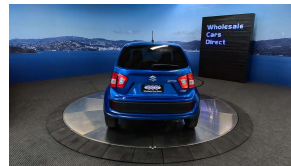

Wholesale Cars Direct

2018 Suzuki Ignis Hybrid S Selection - Grade 4.5. \$16,990

Vehicle	Odometer	Engine	Seats	Stock ID
Details	44,272 km	1200 cc	-	16104

TRADE IN's

All trade ins can be facilitated here quickly and easily