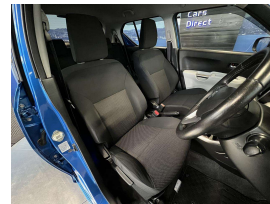

Wholesale Cars Direct

2018 Suzuki Ignis Hybrid S Selection - Grade 4.5. \$16,990

Vehicle	Odometer	Engine	Seats	Stock ID
Details	44,272 km	1200 cc	-	16104

TRADE IN's

All trade ins can be facilitated here quickly and easily