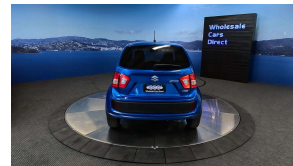

Wholesale Cars Direct

2018 Suzuki Ignis Hybrid S Selection - Grade 4.5. \$16,990

Vehicle	Odometer	Engine	Seats	Stock ID
Details	44,272 km	1200 cc	-	16104

TRADE IN's

All trade ins can be facilitated here quickly and easily