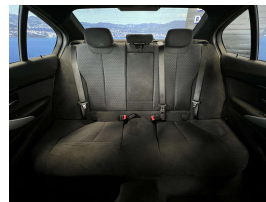

Wholesale Cars Direct

2017 BMW 320i Motorsport - Grade 4.5. \$23,990

Stock ID 16586
Engine 2000 cc
Body Sedan
Odometer 55,520 km
Interior 0
Transmission Automatic

Welcome to Wholesale Cars Direct.
WCD is quality, WCD is service, it is who we are.