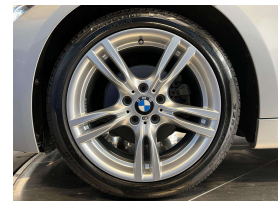

Wholesale Cars Direct

2017 BMW 320i Motorsport - Grade 4.5. \$23,990

Stock ID 16586
Engine 2000 cc
Body Sedan
Odometer 55,520 km
Interior 0
Transmission Automatic

Welcome to Wholesale Cars Direct.
WCD is quality, WCD is service, it is who we are.