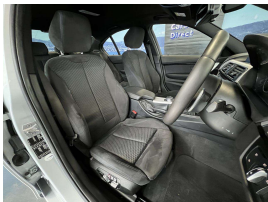

Wholesale Cars Direct

2017 BMW 320i Motorsport - Grade 4.5. \$23,990

Stock ID 16586
Engine 2000 cc
Body Sedan
Odometer 55,520 km
Interior 0
Transmission Automatic

Welcome to Wholesale Cars Direct.
WCD is quality, WCD is service, it is who we are.