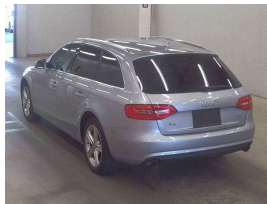

2016 Audi A4 Avant - 2.0TSI Luxury Line - Leather. $21,990

Stock ID 16508

Engine 2000 cc

Body Station Wagon

Odometer 30,574 km

Interior Leather

Transmission Automatic

Welcome to Wholesale Cars Direct.
WCD is quality, WCD is service, it is who we are.

Arriving soon.