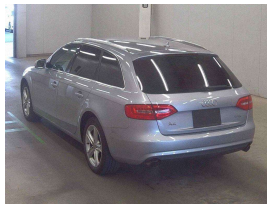

2016 Audi A4 Avant - 2.0TSI Luxury Line - Leather. $21,990

Stock ID 16508

Engine 2000 cc

Body Station Wagon

Odometer 30,574 km

Interior Leather

Transmission Automatic

Welcome to Wholesale Cars Direct.
WCD is quality, WCD is service, it is who we are.

Arriving soon.