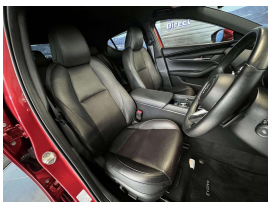

## 2020 Mazda 3 Hybrid XL Fastback - Leather - Apple Carplay. \$29,990

**Stock ID** 16400  
**Engine** 2000 cc, Hybrid  
**Body** Hatchback  
**Odometer** 59,990 km  
**Interior** Leather  
**Transmission** Automatic