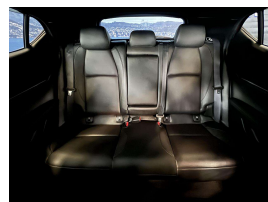

## 2020 Mazda 3 Hybrid XL Fastback - Leather - Apple Carplay. \$29,990

**Stock ID** 16400  
**Engine** 2000 cc, Hybrid  
**Body** Hatchback  
**Odometer** 59,990 km  
**Interior** Leather  
**Transmission** Automatic