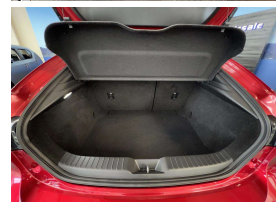

## 2020 Mazda 3 Hybrid XL Fastback - Leather - Apple Carplay. \$29,990

**Stock ID** 16400  
**Engine** 2000 cc, Hybrid  
**Body** Hatchback  
**Odometer** 59,990 km  
**Interior** Leather  
**Transmission** Automatic