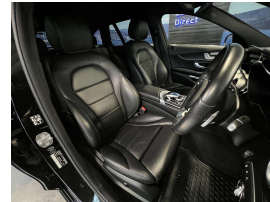

Quality is not a marketing act at Wholesale Cars Direct, it is who we are.

A very special Hybrid C200 Mercedes Estate with the best Mercedes Benz colour combination being black on black. This example is absolutely stunning with an amazing list of features including Apple Car Play, Android Auto, Reverse camera, Adaptive cruise control plus, Distronic plus transverse support (DTR-Q), Active park assist, Dynamic handling package, Road sign recognition, Black fabric head liner, Electric front seats, Automatic hi beam control (IHC+) Drivers seat memory package, Active lane change assist, 18 inch AMG Double spoke factory alloys, Navigation & stereo upgraded to NZ spec, Bluetooth handsfree, Music streaming, Pedestrian protection-Active hood, Heated seats, Parking sensors, Proximity key, Push button start, Lane departure warning, 9 x SRS airbags, Full leather interior, AMG styling front spoiler & side skirts, Automatic tailgate, Paddle shift tiptronic, Bi-Xenon headlights.

TRADE IN's

All trade ins can be facilitated here quickly and easily

FINANCE

Using only New Zealand's best finance companies we are focused on ensuring a simple, hassle free experience to have you driving away in your new vehicle as quickly as possible

Wholesale Cars Direct, Phone 0800 22 44 02, Email sales@wcd.co.nz