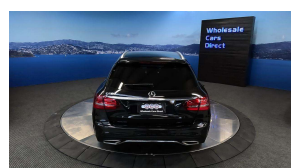

Wholesale Cars Direct

2018 Mercedes-Benz C 200 Hybrid AMG Sport - NZ Nav -

Vehicle	Odometer	Engine	Seats	Stock ID
Details	62.973 km	1500 cc	-	16085

Quality is not a marketing act at Wholesale Cars Direct, it is who we are.

A very special Hybrid C200 Mercedes Estate with the best Mercedes Benz colour combination being black on black. This example is absolutely stunning with an amazing list of features including Apple Car Play, Android Auto, Reverse camera, Adaptive cruise control plus, DISTRONIC plus transverse support (DTR-Q), Active park assist, Dynamic handling package, Road sign recognition, Black fabric head liner, Electric front seats, Automatic hi beam control (IHC+) Drivers seat memory package, Active lane change assist, 18 inch AMG Double spoke factory alloys, Navigation & stereo upgraded to NZ spec, Bluetooth handsfree, Music streaming, Pedestrian protection-Active hood, Heated seats, Parking sensors, Proximity key, Push button start, Lane departure warning, 9 x SRS airbags, Full leather interior, AMG styling front spoiler & side skirts, Automatic tailgate, Paddle shift tiptronic, Bi-Xenon headlights.