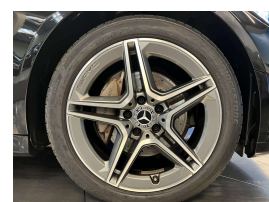

Wholesale Cars Direct

2018 Mercedes-Benz C 200 Hybrid AMG Sport - NZ Nav -

Vehicle	Odometer	Engine	Seats	Stock ID
Details	62.973 km	1500 cc	-	16085

Quality is not a marketing act at Wholesale Cars Direct, it is who we are.

A very special Hybrid C200 Mercedes Estate with the best Mercedes Benz colour combination being black on black. This example is absolutely stunning with an amazing list of features including Apple Car Play, Android Auto, Reverse camera, Adaptive cruise control plus, DISTRONIC plus transverse support (DTR-Q), Active park assist, Dynamic handling package, Road sign recognition, Black fabric head liner, Electric front seats, Automatic hi beam control (IHC+) Drivers seat memory package, Active lane change assist, 18 inch AMG Double spoke factory alloys, Navigation & stereo upgraded to NZ spec, Bluetooth handsfree, Music streaming, Pedestrian protection-Active hood, Heated seats, Parking sensors, Proximity key, Push button start, Lane departure warning, 9 x SRS airbags, Full leather interior, AMG styling front spoiler & side skirts, Automatic tailgate, Paddle shift tiptronic, Bi-Xenon headlights.