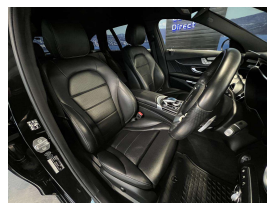

Quality is not a marketing act at Wholesale Cars Direct, it is who we are.

A very special Hybrid C200 Mercedes Estate with the best Mercedes Benz colour combination being black on black. This example is absolutely stunning with an amazing list of features including Apple Car Play, Android Auto, Reverse camera, Adaptive cruise control plus, DISTRONIC plus transverse support (DTR-Q), Active park assist, Dynamic handling package, Road sign recognition, Black fabric head liner, Electric front seats, Automatic hi beam control (IHC+) Drivers seat memory package, Active lane change assist, 18 inch AMG Double spoke factory alloys, Navigation & stereo upgraded to NZ spec, Bluetooth handsfree, Music streaming, Pedestrian protection-Active hood, Heated seats, Parking sensors, Proximity key, Push button start, Lane departure warning, 9 x SRS airbags, Full leather interior, AMG styling front spoiler & side skirts, Automatic tailgate, Paddle shift tiptronic, Bi-Xenon headlights.

TRADE IN's

All trade ins can be facilitated here quickly and easily

FINANCE

Using only New Zealand's best finance companies we are focused on ensuring a simple, hassle free experience to have you driving away in your new vehicle as quickly as possible

Wholesale Cars Direct, Phone 0800 22 44 02, Email sales@wcd.co.nz