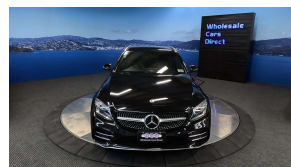

Wholesale Cars Direct

2018 Mercedes-Benz C 200 Hybrid AMG Sport - NZ Nav -

Vehicle	Odometer	Engine	Seats	Stock ID
Details	62.973 km	1500 cc	-	16085

Quality is not a marketing act at Wholesale Cars Direct, it is who we are.

A very special Hybrid C200 Mercedes Estate with the best Mercedes Benz colour combination being black on black. This example is absolutely stunning with an amazing list of features including Apple Car Play, Android Auto, Reverse camera, Adaptive cruise control plus, DISTRONIC plus transverse support (DTR-Q), Active park assist, Dynamic handling package, Road sign recognition, Black fabric head liner, Electric front seats, Automatic hi beam control (IHC+) Drivers seat memory package, Active lane change assist, 18 inch AMG Double spoke factory alloys, Navigation & stereo upgraded to NZ spec, Bluetooth handsfree, Music streaming, Pedestrian protection-Active hood, Heated seats, Parking sensors, Proximity key, Push button start, Lane departure warning, 9 x SRS airbags, Full leather interior, AMG styling front spoiler & side skirts, Automatic tailgate, Paddle shift tiptronic, Bi-Xenon headlights.