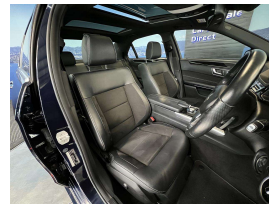

Wholesale Cars Direct

2015 Mercedes-Benz E 250 Avantgarde AMG Sports Package

Vehicle	Odometer	Engine	Seats	Stock ID
Details	64,980 km	2000 cc	-	16304

TRADE IN's

All trade ins can be facilitated here quickly and easily