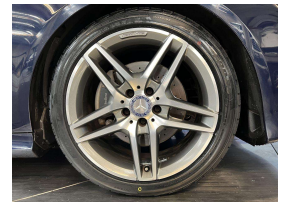

Wholesale Cars Direct

2015 Mercedes-Benz E 250 Avantgarde AMG Sports Package

Vehicle	Odometer	Engine	Seats	Stock ID
Details	64,980 km	2000 cc	-	16304

TRADE IN's

All trade ins can be facilitated here quickly and easily