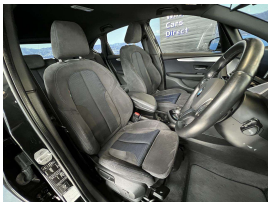

## 2015 BMW 218i Active Tourer Motorsport - Grade 4.5. \$18,990

**Stock ID** 16458  
**Engine** 1500 cc  
**Body** Hatchback  
**Odometer** 38,220 km  
**Interior** 0  
**Transmission** Automatic

Welcome to Wholesale Cars Direct.  
WCD is quality, WCD is service, it is who we are.