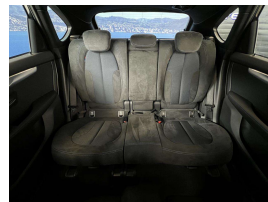

## 2015 BMW 218i Active Tourer Motorsport - Grade 4.5. \$18,990

**Stock ID** 16458  
**Engine** 1500 cc  
**Body** Hatchback  
**Odometer** 38,220 km  
**Interior** 0  
**Transmission** Automatic

Welcome to Wholesale Cars Direct.  
WCD is quality, WCD is service, it is who we are.