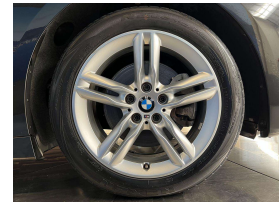

## 2015 BMW 218i Active Tourer Motorsport - Grade 4.5. \$18,990

**Stock ID** 16458  
**Engine** 1500 cc  
**Body** Hatchback  
**Odometer** 38,220 km  
**Interior** 0  
**Transmission** Automatic

Welcome to Wholesale Cars Direct.  
WCD is quality, WCD is service, it is who we are.