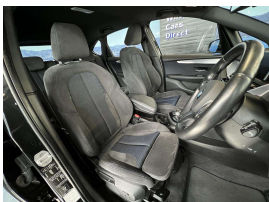

## 2015 BMW 218i Active Tourer Motorsport - Grade 4.5. \$18,990

**Stock ID** 16458  
**Engine** 1500 cc  
**Body** Hatchback  
**Odometer** 38,220 km  
**Interior** 0  
**Transmission** Automatic

Welcome to Wholesale Cars Direct.  
WCD is quality, WCD is service, it is who we are.