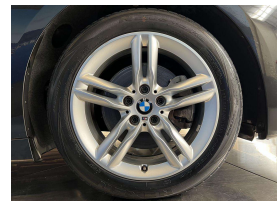

## 2015 BMW 218i Active Tourer Motorsport - Grade 4.5. \$18,990

**Stock ID** 16458  
**Engine** 1500 cc  
**Body** Hatchback  
**Odometer** 38,220 km  
**Interior** 0  
**Transmission** Automatic

Welcome to Wholesale Cars Direct.  
WCD is quality, WCD is service, it is who we are.