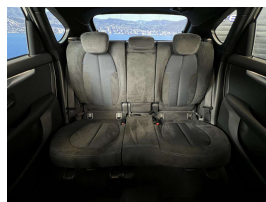

## 2015 BMW 218i Active Tourer Motorsport - Grade 4.5. \$18,990

**Stock ID** 16458  
**Engine** 1500 cc  
**Body** Hatchback  
**Odometer** 38,220 km  
**Interior** 0  
**Transmission** Automatic

Welcome to Wholesale Cars Direct.  
WCD is quality, WCD is service, it is who we are.