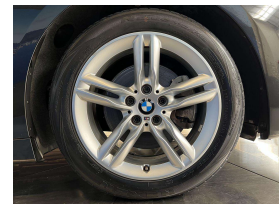

Wholesale Cars Direct

2015 BMW 218i Active Tourer Motorsport - Grade 4.5. \$18,990

Stock ID 16458
Engine 1500 cc
Body Hatchback
Odometer 38,220 km
Interior 0
Transmission Automatic

Welcome to Wholesale Cars Direct.
WCD is quality, WCD is service, it is who we are.