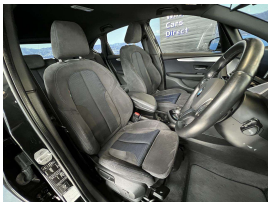

Wholesale Cars Direct

2015 BMW 218i Active Tourer Motorsport - Grade 4.5. \$18,990

Stock ID 16458
Engine 1500 cc
Body Hatchback
Odometer 38,220 km
Interior 0
Transmission Automatic

Welcome to Wholesale Cars Direct.
WCD is quality, WCD is service, it is who we are.