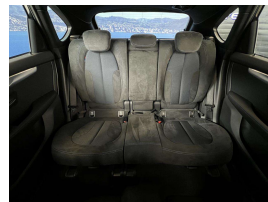

Wholesale Cars Direct

2015 BMW 218i Active Tourer Motorsport - Grade 4.5. \$18,990

Stock ID 16458
Engine 1500 cc
Body Hatchback
Odometer 38,220 km
Interior 0
Transmission Automatic

Welcome to Wholesale Cars Direct.
WCD is quality, WCD is service, it is who we are.